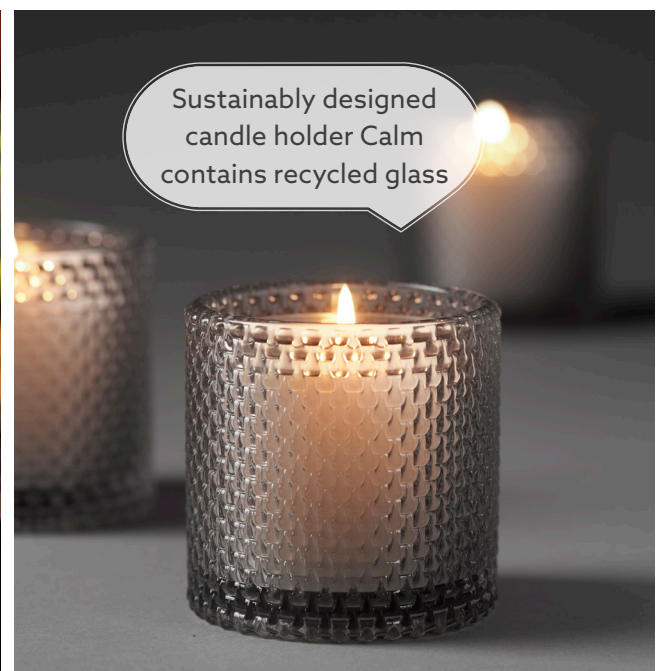

CANDLE HOLDER SHIMMER, 100 X Ø 80 MM

- Use with candles or LED
- Design optimises glow from light
- Inspiration from nature ideal for attracting guests

NO	ARTICLE	DESCRIPTION	PACK
1	188173	White, Frosted Glass	6 x 1
2	188174	Sand, Frosted Glass	6 x 1
3	188175	Rust, Frosted Glass	6 x 1