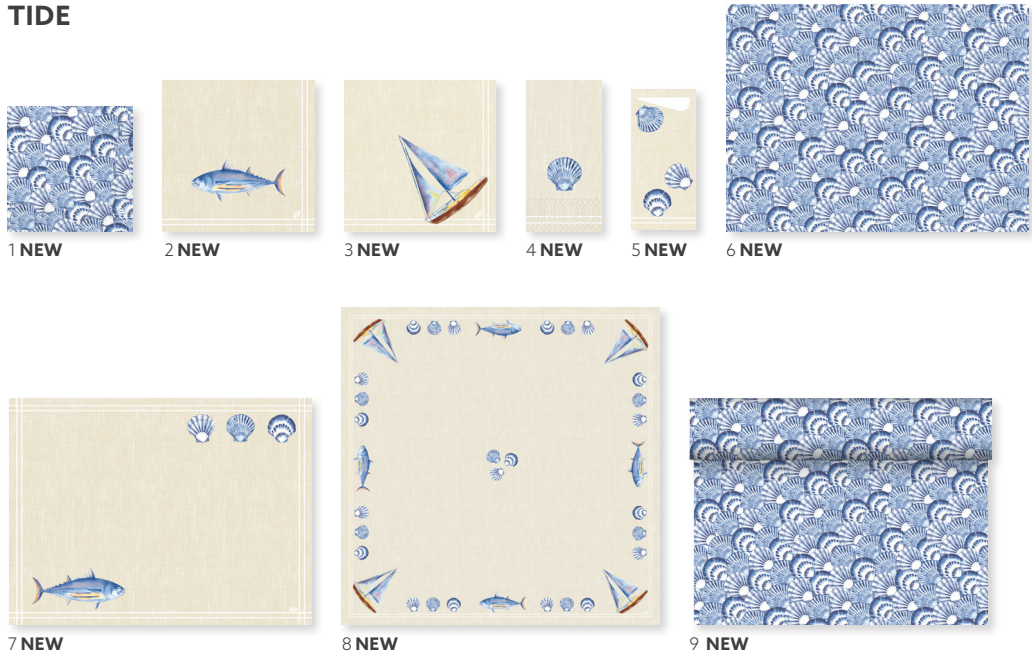

TIDE

MATCHING COLOURS

NO	ART.	DESCRIPTION	PACK	FSC	TÜV	TÜV	SWAN
1	202536	Tissue Napkin, 3-ply, 33 x 33 cm	4 x 250	•	•	•	•
	202539	Tissue Napkin, 3-ply, 33 x 33 cm	10 x 50	•	•	•	•
2	202540	Classic Napkin, 40 x 40 cm	6 x 50	•	•	•	•
3	202542	Dunisoft® Napkin, 40 x 40 cm	12 x 60	•	•	•	•
4	202966	Tissue Napkin, 2-ply, 1/8 Head Folded, 33 x 33 cm	4 x 300	•	•	•	•
5	202537	Duni Sacchetto® Tissue, 1/12 Folded, 8,5 x 19 cm	5 x 100	•	•	•	•
6	202545	Paper Placemat, 30 x 40 cm	4 x 250	•	•	•	•

NO	ART.	DESCRIPTION	PACK	FSC	TÜV	TÜV	SWAN
7	202544	Dunicel® Placemat, 30 x 40 cm	5 x 100	•	•	•	•
8	202541	Dunicel® Slipcover, 84 x 84 cm	1 x 100	•	•	•	•
	202543	Dunicel® Slipcover, 84 x 84 cm	5 x 20	•	•	•	•
	202572	Dunisilk® Slipcover, 84 x 84 cm	5 x 20	•	•	•	•
9	202538	Dunicel® Tête-à-Tête, 0,4 x 24 m	4 x 1	•	•	•	•