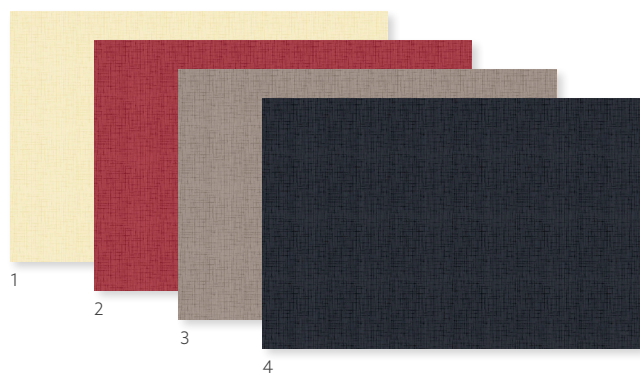

DUNICEL® XL PLACEMAT LINNEA, 40 X 60 CM

NO	ART.	DESCRIPTION	PACK	
1	195896	Linnea Cream	1 x 500	•
2	195897	Linnea Bordeaux	1 x 500	•
3	195895	Linnea Greige	1 x 500	•
4	195894	Linnea Black	1 x 500	•

DUNICEL® PLACEMAT LINNEA, 30 X 40 CM