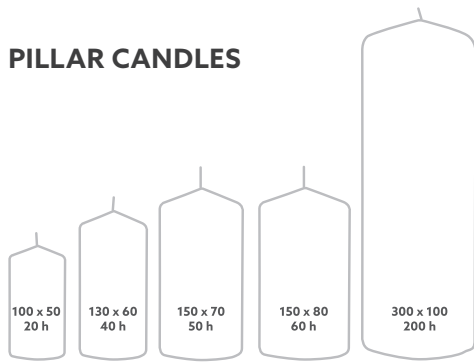

PILLAR CANDLES

- Long burn time
- Clean burning
- Premium quality

NO	ARTICLE	DESCRIPTION	PACK		
1	263108	White, 100 x Ø 50 mm, 20 h	6 x 10	•	
	148439	White, 130 x Ø 60 mm, 40 h	2 x 6	•	
	148481	White, 150 x Ø 80 mm, 60 h	10 x 1	•	
	198871	White, 220 x Ø 70 mm, 90 h	10 x 1	•	
2	125359	Cream, 100 x Ø 50 mm, 20 h	6 x 10	•	
	148440	Cream, 130 x Ø 60 mm, 40 h	2 x 6	•	
	148482	Cream, 150 x Ø 80 mm, 60 h	10 x 1	•	
	105917	Cream, 220 x Ø 70 mm, 90 h	10 x 1	•	
3	147977	Yellow, 100 x Ø 50 mm, 20 h	6 x 10	•	
4	263016	Red, 100 x Ø 50 mm, 20 h	6 x 10	•	
	148442	Red, 130 x Ø 60 mm, 40 h	2 x 6	•	
5	263122	Bordeaux, 100 x Ø 50 mm, 20 h	6 x 10	•	
	148443	Bordeaux, 130 x Ø 60 mm, 40 h	2 x 6	•	
6	151509	Kiwi, 100 x Ø 50 mm, 20 h	6 x 10	•	
7	186444	LeafGreen, 130 x Ø 60 mm, 40 h	2 x 6	•