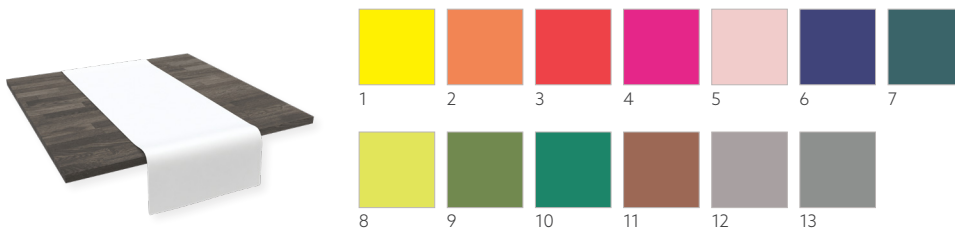

DUNICEL® TÊTE-À-TÊTE, 0,40 X 24 M

NO	ART.	DESCRIPTION	PACK		NO	ART.	DESCRIPTION	PACK	
1	183387	Yellow	4 x 1	•	8	183389	Kiwi	4 x 1	•
2	198817	Sun Orange	4 x 1	•	9	186366	Leaf Green	4 x 1	•
3	183388	Red	4 x 1	•	10	183386	Dark Green	4 x 1	•
4	183394	Fuchsia	4 x 1	•	11	198838	Earth Terra	4 x 1	•
5	183397	Mellow Rose	4 x 1	•	12	183382	Greige	4 x 1	•
6	183392	Dark Blue	4 x 1	•	13	183391	Granite Grey	4 x 1	•
7	186364	Ocean Teal	4 x 1	•