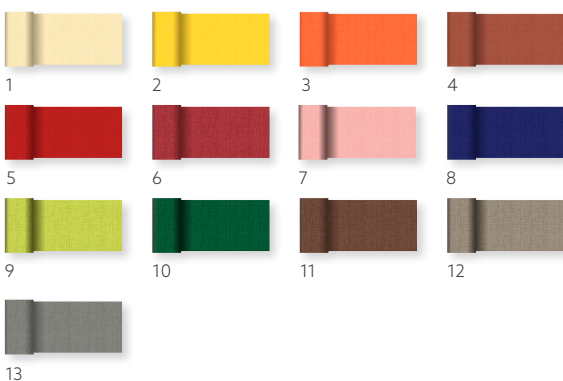

DUNICEL® TABLERUNNER, 0,15 X 20 M

NO	ART.	DESCRIPTION	PACK	
1	178422	Linnea Cream	6 x 1	•
2	178421	Linnea Yellow	6 x 1	•
3	199272	Linnea Sun Orange	6 x 1	•
4	199276	Linnea Earth Terra	6 x 1	•
5	178418	Linnea Red	6 x 1	•
6	178417	Linnea Bordeaux	6 x 1	•
7	178428	Linnea Mellow Rose	6 x 1	•
8	178419	Linnea Dark Blue	6 x 1	•
9	178416	Linnea Kiwi	6 x 1	•
10	178420	Linnea Dark Green	6 x 1	•
11	178427	Linnea Chestnut	6 x 1	•
12	178429	Linnea Greige	6 x 1	•
13	178426	Linnea Granite Grey	6 x 1	•