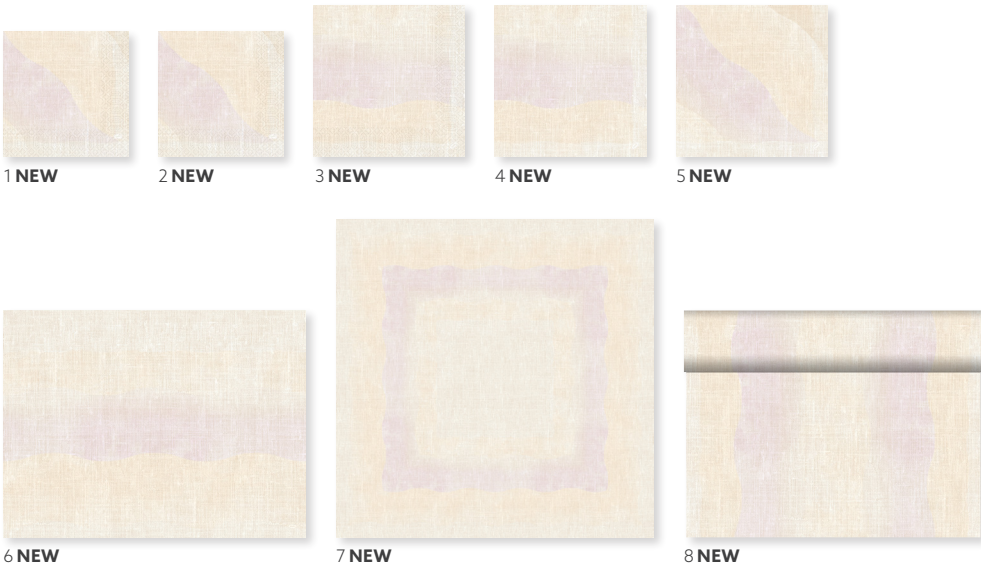

SERENITY

MATCHING COLOURS

NO	ART.	DESCRIPTION	PACK	FSC	OK compost	TÜV AUSTRIA	SWAN	NO	ART.	DESCRIPTION	PACK	FSC	OK compost	TÜV AUSTRIA	SWAN	RAL
1	202437	Tissue Napkin, 3-ply, 33 x 33 cm	10 x 50	•	•	•	•	6	202434	Dunicel® Placemat, 30 x 40 cm	5 x 100	•	•	•	•	•
2	202438	Tissue Napkin, 3-ply, 33 x 33 cm	4 x 250	•	•	•	•	7	202432	Dunisilk® Slipcover, 84 x 84 cm	5 x 20	•	•	•	•	•
3	202441	Tissue Napkin, 3-ply, 40 x 40 cm	4 x 250	•	•	•	•	202433	Dunicel® Slipcover, 84 x 84 cm	5 x 20	•	•	•	•	•	
4	202440	Classic Napkin, 40 x 40 cm	6 x 50	•	•	•	•	8	202436	Dunicel® Tête-à-Tête, 0,4 x 24 m	4 x 1	•	•	•	•	•
5	202439	Dunisoft® Napkin, 40 x 40 cm	6 x 60	•	•	•	•