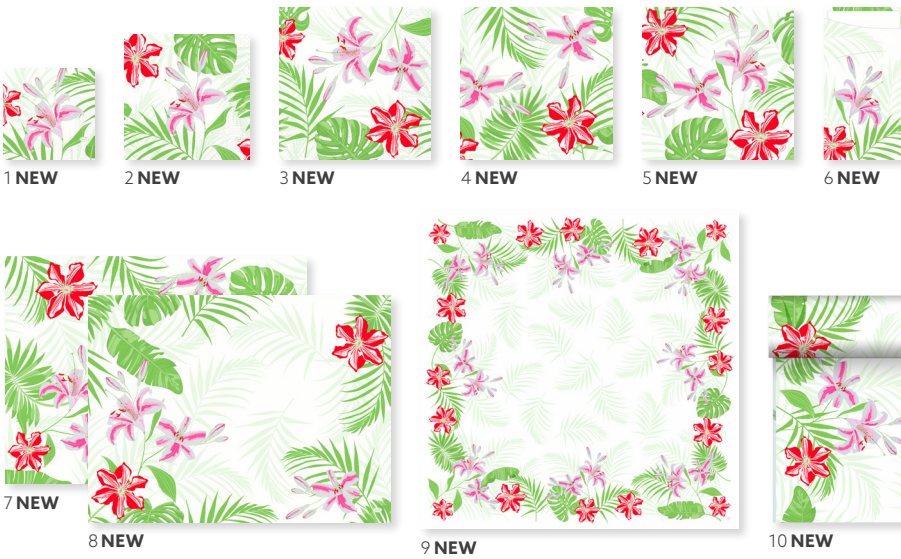

TROPICAL LILY

MATCHING COLOURS

WHITE

CREAM

LEAF GREEN

NO	ART.	DESCRIPTION	PACK					NO	ART.	DESCRIPTION	PACK				
1	202444	Tissue Napkin, 3-ply, 24 x 24 cm	20 x 50					7	202452	Paper Placemat, 30 x 40 cm	4 x 250				
2	202443	Tissue Napkin, 3-ply, 33 x 33 cm	10 x 50					8	202451	Dunicel® Placemat, 30 x 40 cm	5 x 100				
	202445	Tissue Napkin, 3-ply, 33 x 33 cm	4 x 250					9	202442	Dunicel® Slipcover, 84 x 84 cm	5 x 20				
3	202446	Tissue Napkin, 3-ply, 40 x 40 cm	4 x 250						202447	Dunicel® Slipcover, 84 x 84 cm	1 x 100				
4	202454	Classic Napkin, 40 x 40 cm	6 x 50						202448	Dunisilk® Slipcover, 84 x 84 cm	5 x 20				
5	202450	Dunisoft® Napkin, 40 x 40 cm	6 x 60					10	202449	Dunicel® Tête-à-Tête, 0,4 x 24 m	4 x 1				
6	202453	Duni Sacchetto® Dunisoft®, 1/12 Folded, 11,5 x 23 cm	4 x 60												

• These products are FSC-certified

• These products are compostable

• These products are Swan-certified

+ These products are RAL-certified