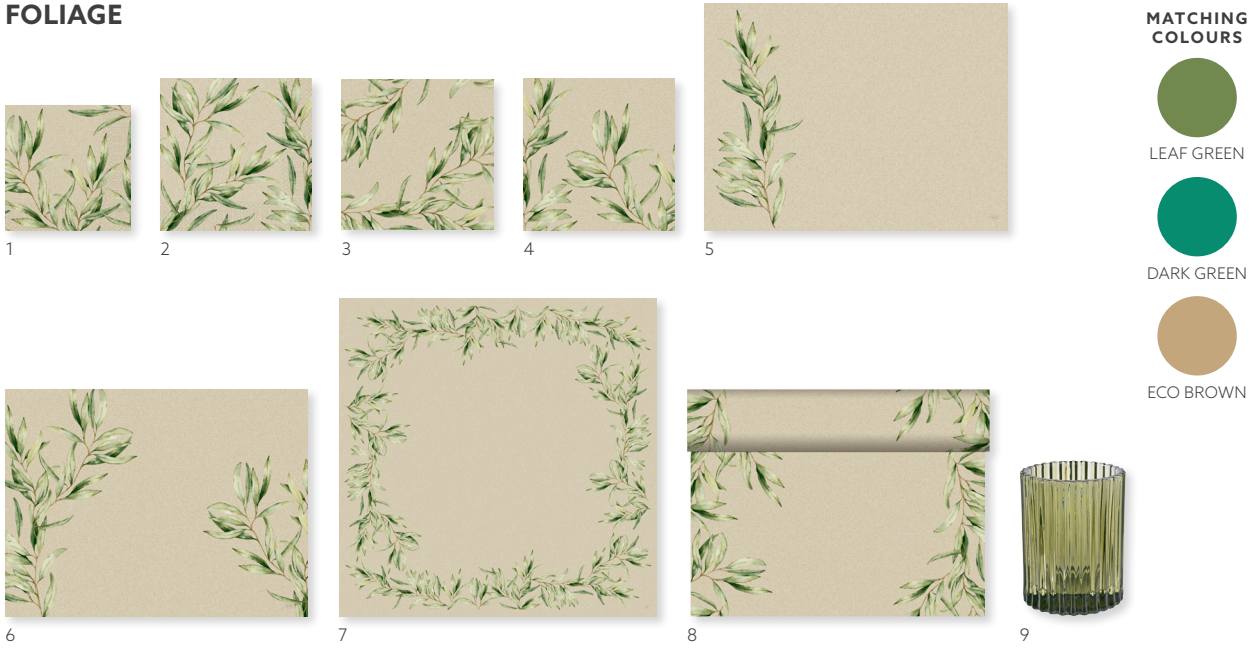

FOLIAGE

NO	ART.	DESCRIPTION	PACK					NO	ART.	DESCRIPTION	PACK				
1	195797	Tissue Napkin, 3-ply, 33 x 33 cm	10 x 50					7	195805	Dunisilk® Slipcover, 84 x 84 cm	5 x 20				
	195798	Tissue Napkin, 3-ply, 33 x 33 cm	4 x 250						195806	Dunicel® Slipcover, 84 x 84 cm	5 x 20				
2	195799	Tissue Napkin, 3-ply, 40 x 40 cm	4 x 250						195807	Dunicel® Slipcover, 84 x 84 cm	1 x 100				
3	195801	Dunisoft® Napkin, 40 x 40 cm	12 x 60					8	195808	Dunicel® Tête-à-Tête, 0,4 x 24 m	4 x 1				
4	195800	Classic Napkin, 40 x 40 cm	6 x 50					9	194593	Candle Holder Comodo, 70 x Ø 55 mm	6 x 1				
5	195803	Dunicel® Placemat, 30 x 40 cm	5 x 100												
6	195804	Paper Placemat, 30 x 40 cm	4 x 250