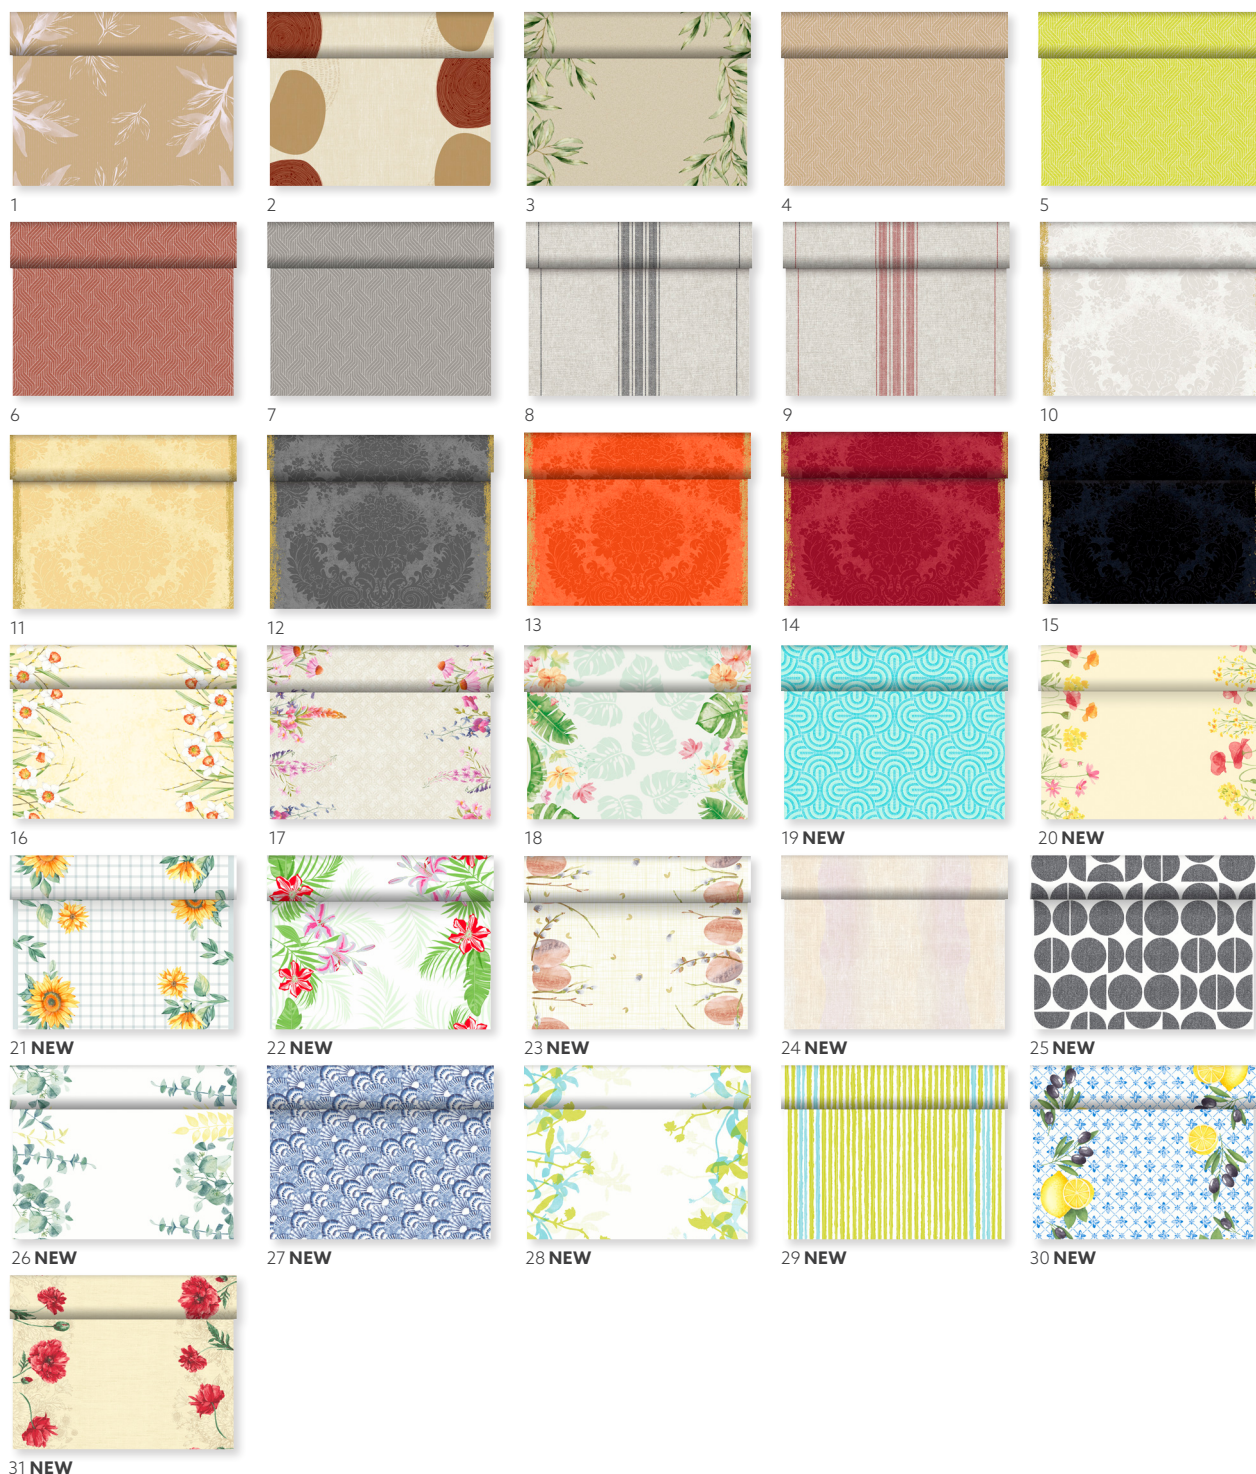

DUNICEL® TÊTE-À-TÊTE, 0,40 X 24 M

NO	ART.	DESCRIPTION	PACK		NO	ART.	DESCRIPTION	PACK	
1	199144	Eco Leaves	4 x 1	•	17	195839	Floret	4 x 1	•
2	195818	Earthy	4 x 1	•	18	195829	Tropical Garden	4 x 1	•
3	195808	Foliage	4 x 1	•	19	202428	Breeze Mint Blue	4 x 1	•
4	199147	Woven Ecoecho	4 x 1	•	20	202422	Poppy Field	4 x 1	•
5	199150	Woven Kiwi	4 x 1	•	21	202457	Sunflower Day	4 x 1	•
6	199152	Woven Earth Terra	4 x 1	•	22	202449	Tropical Lily	4 x 1	•
7	199154	Woven Granite Grey	4 x 1	•	23	202413	Willow Easter	4 x 1	•
8	186517	Cocina Black	4 x 1	•	24	202436	Serenity	4 x 1	•
9	186518	Cocina Bordeaux	4 x 1	•	25	202482	Shapes	4 x 1	•
10	183400	Royal White	4 x 1	•	26	202583	Spire	4 x 1	•
11	183401	Royal Cream	4 x 1	•	27	202538	Tide	4 x 1	•
12	183403	Royal Granite Grey	4 x 1	•	28	202562	Elise	4 x 1	•
13	199263	Royal Sun Orange	4 x 1	•	29	202555	Elise Stripes	4 x 1	•
14	183402	Royal Bordeaux	4 x 1	•	30	202473	Mediterranean	4 x 1	•
15	178296	Royal Black	4 x 1	•	31	202535	Monique	4 x 1	•
16	199138	Daffodil Joy	4 x 1	•